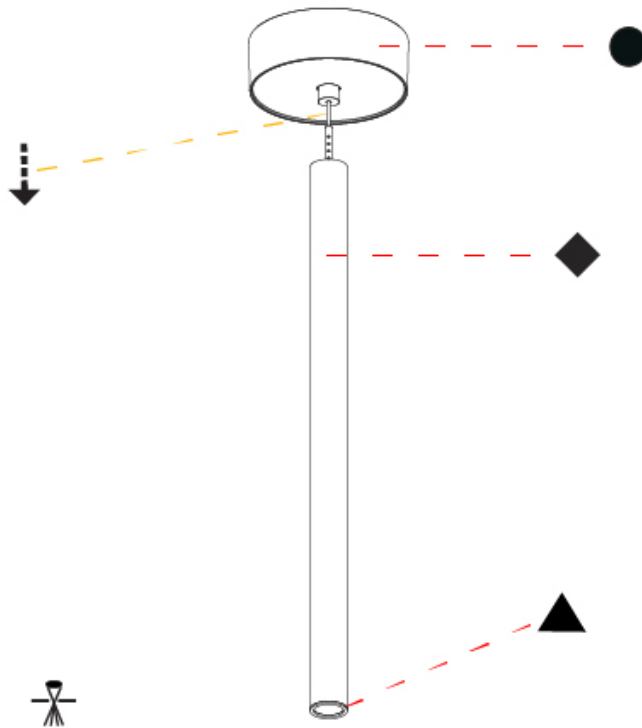

Shape: Cylinder
 Diameter (mm): 28
 Diameter (in): 1 1/8
 Height (mm): 450
 Height (in): 17 11/16
 Max. Overall Height (mm): 2450
 Max. Overall Height (in): 96 7/16
 Light Distribution: Downlight
 Weight (kg): 0.64
 Weight (lbs): 1.41
 Diffuser: Shine Ring - Opal / Yellow / Orange / Red / Blue / Green
 Fixture Finish: SSR / BKV / CWI / CRY / HAB / UFT / ITA / RUA / FTG / MYG / LOD / PUS / FRO / FUP / KIA / POP / BLS / SPG / MEY / GOH / GUM / CHC / COM / ABZ / JAG / OBR / MOS / ROR
 Fixture Material: Aluminum
 Cable Details: 2000mm or 4000mm Black Cable

OPTICAL

Optic°: 24 / 32 / 58

RATINGS AND CERTIFICATIONS

Certified By: Certified for North American Standards
 IP rating: IP20

HANGOVER PLUG SHINE MONOPOINT SURFACE CANOPY SUSPENSION

A30849-

| |
|-----------|
| PROJECT |
| TYPE |
| SPECIFIER |
| QUANTITY |
| DATE |