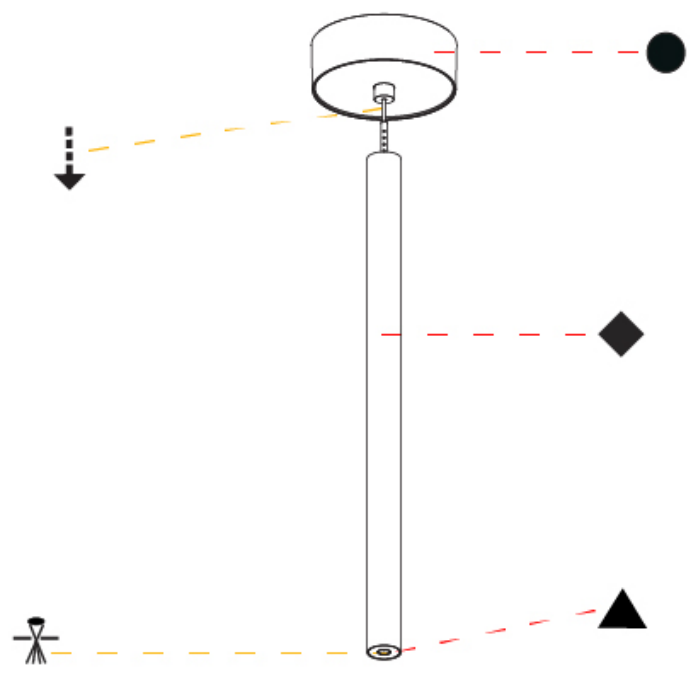

Shape: Cylinder
 Diameter (mm): 28
 Diameter (in): 1 1/8
 Height (mm): 450
 Height (in): 17 11/16
 Max. Overall Height (mm): 2450
 Max. Overall Height (in): 96 7/16
 Light Distribution: Downlight
 Weight (kg): 0.504
 Weight (lbs): 1.11
 Fixture Finish: [SSR / BKV / CWI / CRY / HAB / UFT / ITA / RUA / FTG / MYG / LOD / PUS / FRO / FUP / KIA / POP / BLS / SPG / MEY / GOH / GUM / CHC / COM / ABZ / JAG / OBR / MOS / ROR](#)
 Fixture Material: Aluminum
 Cable Details: [2000mm or 4000mm Black Cable](#)

OPTICAL

Optic°: [24 / 32 / 34 / 55 / 58](#)

RATINGS AND CERTIFICATIONS

Certified By: Certified for North American Standards
 IP rating: IP20

HANGOVER PLUG MONOPOINT SURFACE CANOPY SUSPENSION

A30846-

| |
|-----------|
| PROJECT |
| TYPE |
| SPECIFIER |
| QUANTITY |
| DATE |